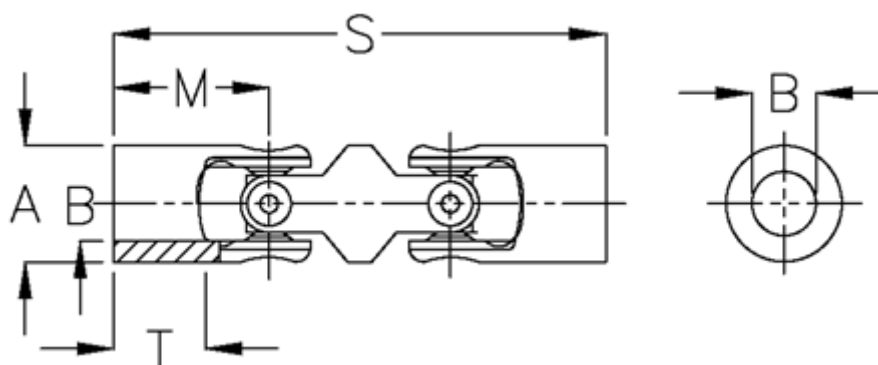

# Data Sheet

Article number: 07640300

Description: Double cross joint w/needle bearing  
0.640.300

## Measures

A	= 40
B H7	= 25
M	= 54
MD max N m	= 80
s	= 156
T	= 32